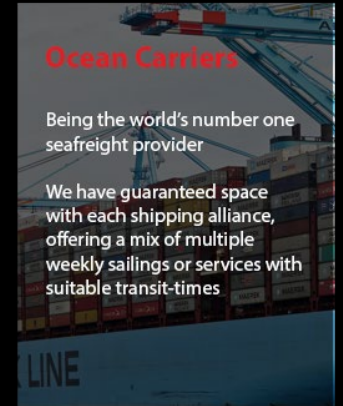

Key facts and figures

We deliver highly flexible services through partnerships with leading carriers, as well as 24x7 support to shipment tracking with our customer support team. Our over 120 sea freight specialists throughout the world are ready to help you find the right solution, customized to meet your unique requirements. So, regardless of the size your business, or your location, the chances are we will be able to meet your requirements, along with tailor-made rates to ensure value.

Cargo security

We assist our customers by delivering electronic sea freight shipment and manifest data by fully supporting relevant national and/or regional custom's security system. As supply chain security is a comprehensive task it is our goal to ensure the utmost level of security throughout the whole supply chain to prevent potential thefts or criminal acts as far as possible. We continuously strive to create a stable and predictable environment in which our customers may pursue their business without disruption or harm and without fear of disturbance to the entrusted freight along the supply chain.

Our Specialties